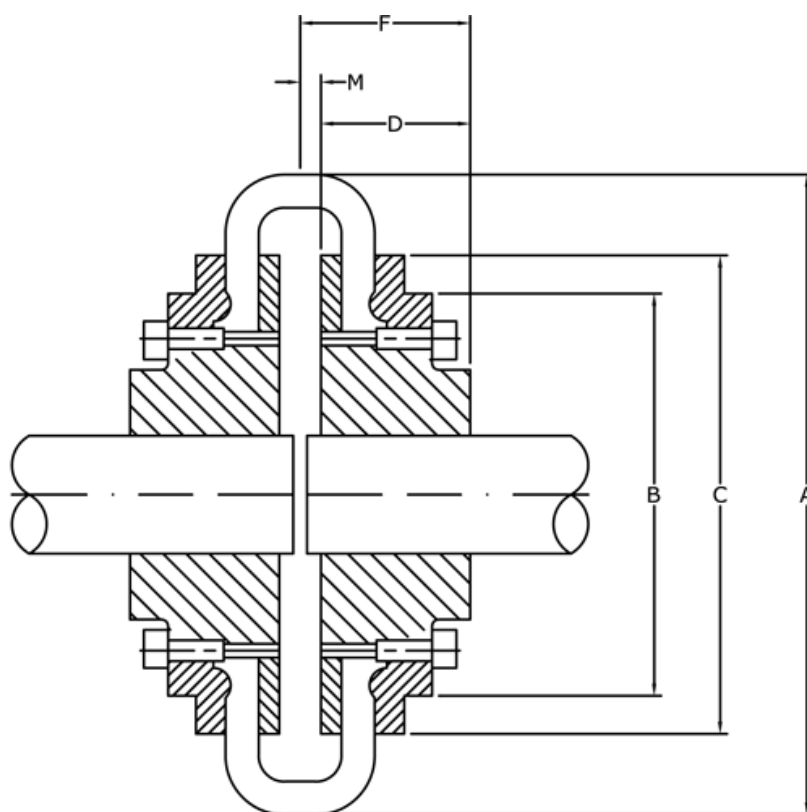

# Data Sheet

Article number: 3305070B

Description: Flange pilot bore for tire coupling size 70  
predrilled

## Measures

A	= 187
B	= 80
C	= 142
D	= 35.0
F	= 46.5
M	= 11.5
Max. bore mm	= 50
Pre-drilled	= 22

Weight (kg) = 3.3